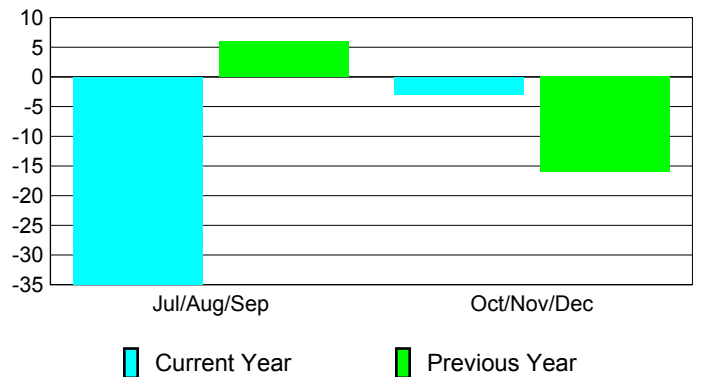

Comparison of Membership Gain/Loss

Current Year Compared to the Previous Year